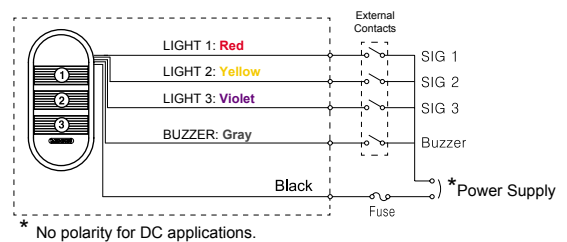

Wiring Diagram

DC/AC 24V
Steady Lights (with Buzzer) PWE-□02-□□□ PWEB-□02-□□□