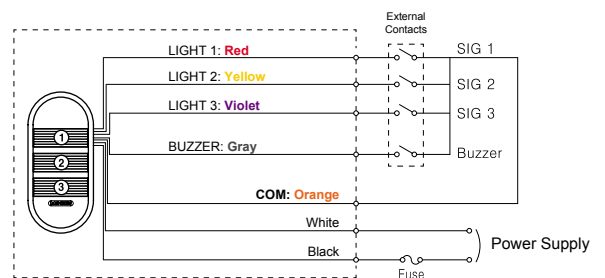

Order Information

PWE **C** **F** - **3** **02** - **RYG**
 ① ② ③ ④ ⑤

① Housing Color	C	Cream
	C	Chrome
② Light Style	F	Steady
	B	Steady & Flashing
	Z	Steady with Buzzer
③ Number of Stacks	1	1 Light
	2	2 Lights
	3	3 Lights
④ Power Supply	02	DC/AC 24V
	FF	AC 90~240V
⑤ Lens Colors (top to bottom)	R	Red
	Y	Yellow
	G	Green

Dimensions

Wiring Diagram

DC/AC 24V
Steady Lights (with Buzzer) PWE-□02-□□□ PWEB-□02-□□□

AC 90~240V
Steady Lights (with Buzzer) PWE-□FF-□□□ PWEB-□FF-□□□

AC 90~240V
DC/AC 24V
Steady & Flashing Lights (with Buzzer) PWEF-□02-□□□ PWEZ-□02-□□□ PWEF-□FF-□□□