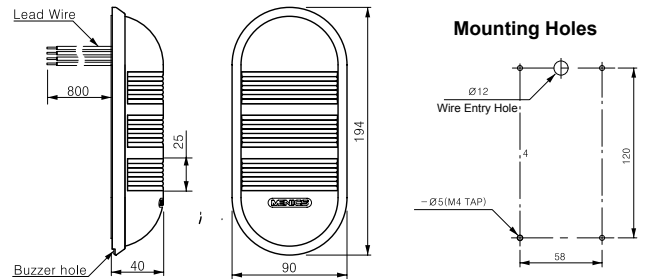

Dimensions