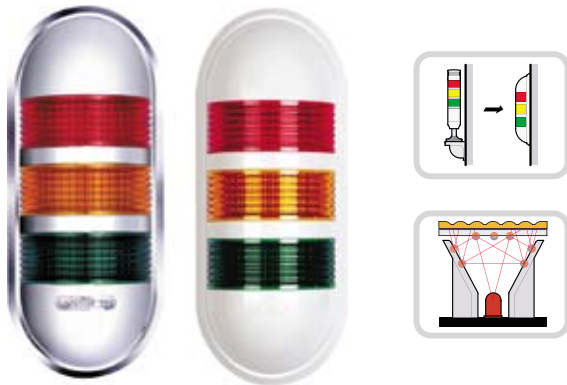

PWE Wall Mounted LED Tower Lights with Buzzer

TOWER LIGHTS

- Slim Profile Wall Mount
- Easy Mounted vertically and horizontally
- Equivalent brightness in every angle
- Steady and flashing lights
- Vibration and moisture resistant
- Chrome or tan colored body

Order Information

PWE **C** **F** - **3** **02** - **RYG**
 ① ② ③ ④ ⑤

① Housing Color	C	Cream
	C	Chrome
② Light Style	F	Steady
	B	Steady & Flashing
	Z	Steady with Buzzer
③ Number of Stacks	1	1 Light
	2	2 Lights
	3	3 Lights
④ Power Supply	02	DC/AC 24V
	FF	AC 90~240V
⑤ Lens Colors (top to bottom)	R	Red
	Y	Yellow
	G	Green

Specifications

Power Supply		24V AC/DC	90~240V AC
Current Draw	1 Stack	28 mA	30 mA
	2 Stack	63 mA	65 mA
	3 Stack	103 mA	100 mA
Sound Level	85 dB		
Flashing rate	80 times/minute		
Rating	IP 65/ IP 56 with Buzzer		