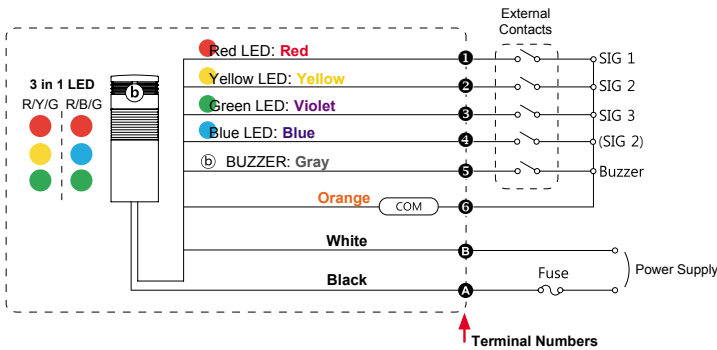

Specifications

Body Units

Operation/Function	Steady/ Flashing	
Power Supply	AC/DC 24V (±10%)	AC 90~240V 50/60 Hz (±10%)
Buzzer Sound Level	Fixed: 85dB Adjustable: 10~85dB	
Lens Color	3 colors in 1 module: Red/Yellow/Green, Red/Blue/Green	
Lens Diameter	56 mm (2.2 inch)	
Maximum Tier	2	
Flash Rate	80 times/ minute	
Vibration	3mm at 10~55Hz	
Ambient Temperature	-15°C~40°C	
Storage Temperature	-40°C ~ 70°C	
Ambient Humidity	45~85% RH	
Degree of Protection	NEMA 4x, IP65 / IP50 (with Buzzer)	
Approvals	CE , UL, RoHS	
Recommended Wire Size	1007 UL / 22 AWG	

LED Modules

Color		3 colors in 1			
		R/Y/G		R/B/G	
Current / Power	Standard Module	R	30mA / 0.72W	R	30mA / 0.72W
		Y		G	
		G		B	
	Dome Head Module	R	58mA / 2.64 W	R	58mA / 2.64 W
		Y		G	
		G		B	
Weight		Standard Module: 42.8g		Dome Head Module: 53g	

Buzzer Kits

Model	MPZ-56F	MPG-56G
Style	Fixed Sound Level	Adjustable Sound Level
Sound Level	85 dB	10~85 dB
Current Consumption / Power	30mA / 0.72W	30mA / 0.72W
Weight	32.2g	33g

Wiring Diagram

AC 90~240V Steady Lights

PTE-A-FF PTE-S-FF PTE-T□-FF