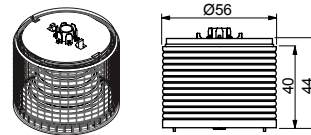

PTM

Ø56mm LED 3 colors in 1 Steady & Flashing with Buzzer

TOWER LIGHTS

- 3 colors in 1 LED modular components
- Bright & even light distribution through prism-cut lenses
- Fast & easy assembly with inter-locking construction
- 3 base body options
- Optional 85dB Buzzer (fixed or adjustable volume)
- NEMA 4x / IP65 rated
- RoHS compliant

Dimensions

unit: mm

Lead Wire Connection

Terminal Connection

LED Modules

LED Color		Part Number	
		Standard Module	Dome Head Module
3 colors in 1	R/Y/G	PTM-02RYG	PTMD-02RYG
	R/B/G	PTM-02RBG	PTMD-02RBG

Standard Modules

Dome Head Modules

Locking Bolts

Part Number	Size
B-PTE-1	M4, 65mm

Buzzer Kits (Optional)

Buzzer Style	Part Number
Fixed Sound Level	MPZ-56F
Adjustable Sound Level	MPZ-56G

Buzzer Kits

See Page 13-14 for Mounting Options and Accessories.