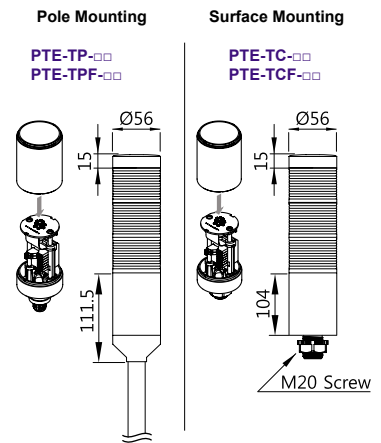

Order Information

Body Units

Body Type		Voltage	Part Number	
			Steady	Steady & Flashing
Lead Wire Connection	Pole Mounting	AC 90~240V	PTE-A-FF	PTE-AF-FF
		DC/AC 24V	PTE-A-02	PTE-AF-02
	Surface Mounting	AC 90~240V	PTE-S-FF	PTE-SF-FF
		DC/AC 24V	PTE-S-02	PTE-SF-02
Terminal Connection	Pole Mounting	AC 90~240V	PTE-TP-FF	PTE-TPF-FF
		DC/AC 24V	PTE-TP-02	PTE-TPF-02
	Surface Mounting	AC 90~240V	PTE-TC-FF	PTE-TCF-FF
		DC/AC 24V	PTE-TC-02	PTE-TCF-02

Dimensions

unit: mm

Lead Wire Connection

Terminal Connection

LED Modules

LED Color		Part Number	
		Standard Module	Dome Head Module
3 colors in 1	R/Y/G	PTM-02RYG	PTMD-02RYG
	R/B/G	PTM-02RBG	PTMD-02RBG

Standard Modules

Specifications

Body Units

Operation/Function	Steady/ Flashing	
Power Supply	AC/DC 24V (±10%)	AC 90~240V 50/60 Hz (±10%)
Buzzer Sound Level	Fixed: 85dB Adjustable: 10~85dB	
Lens Color	3 colors in 1 module: Red/Yellow/Green, Red/Blue/Green	
Lens Diameter	56 mm (2.2 inch)	
Maximum Tier	2	
Flash Rate	80 times/ minute	
Vibration	3mm at 10~55Hz	
Ambient Temperature	-15°C~40°C	
Storage Temperature	-40°C ~ 70°C	
Ambient Humidity	45~85% RH	
Degree of Protection	NEMA 4x, IP65 / IP50 (with Buzzer)	
Approvals	CE , UL, RoHS	
Recommended Wire Size	1007 UL / 22 AWG	

LED Modules

Color		3 colors in 1			
		R/Y/G		R/B/G	
Current / Power	Standard Module	R	30mA / 0.72W	R	30mA / 0.72W
		Y		G	
		G		B	
	Dome Head Module	R	58mA / 2.64 W	R	58mA / 2.64 W
		Y		G	
		G		B	
Weight		Standard Module: 42.8g		Dome Head Module: 53g	