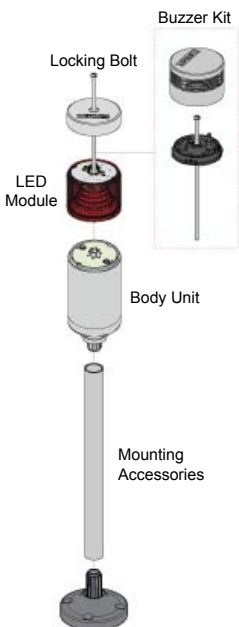

Order Information

Body Units

Body Type		Voltage	Part Number	
			Steady	Steady & Flashing
Lead Wire Connection	Pole Mounting	AC 90~240V	PTE-A-FF	PTE-AF-FF
		DC/AC 24V	PTE-A-02	PTE-AF-02
	Surface Mounting	AC 90~240V	PTE-S-FF	PTE-SF-FF
		DC/AC 24V	PTE-S-02	PTE-SF-02
Terminal Connection	Pole Mounting	AC 90~240V	PTE-TP-FF	PTE-TPF-FF
		DC/AC 24V	PTE-TP-02	PTE-TPF-02
	Surface Mounting	AC 90~240V	PTE-TC-FF	PTE-TCF-FF
		DC/AC 24V	PTE-TC-02	PTE-TCF-02

Dome Head Modules

Locking Bolts

Part Number	Size
B-PTE-1	M4, 65mm

Buzzer Kits (Optional)

Buzzer Style	Part Number
Fixed Sound Level	MPZ-56F
Adjustable Sound Level	MPZ-56G

Buzzer Kits

See Page 13-14 for Mounting Options and Accessories.

Specifications

Body Units

Operation/Function	Steady/ Flashing	
Power Supply	AC/DC 24V (±10%)	AC 90~240V 50/60 Hz (±10%)
Buzzer Sound Level	Fixed: 85dB Adjustable: 10~85dB	
Lens Color	3 colors in 1 module: Red/Yellow/Green, Red/Blue/Green	
Lens Diameter	56 mm (2.2 inch)	
Maximum Tier	2	
Flash Rate	80 times/ minute	
Vibration	3mm at 10~55Hz	
Ambient Temperature	-15°C~40°C	
Storage Temperature	-40°C ~ 70°C	
Ambient Humidity	45~85% RH	
Degree of Protection	NEMA 4x, IP65 / IP50 (with Buzzer)	
Approvals	CE , UL, RoHS	
Recommended Wire Size	1007 UL / 22 AWG	

LED Modules

Color		3 colors in 1			
		R/Y/G		R/B/G	
Current / Power	Standard Module	R	30mA / 0.72W	R	30mA / 0.72W
		Y		G	
		G		B	
	Dome Head Module	R	58mA / 2.64 W	R	58mA / 2.64 W
		Y		G	
		G		B	
Weight		Standard Module: 42.8g		Dome Head Module: 53g	