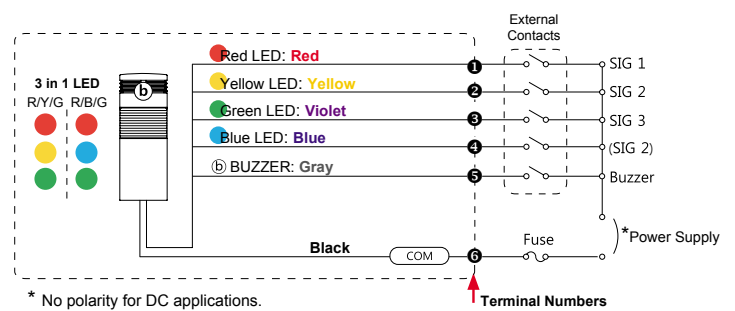

DC/AC 24V Steady Lights

PTE-A-02 PTE-S-02 PTE-T□-02