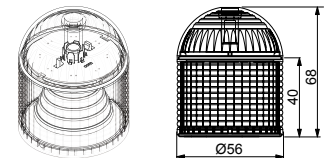

Dimensions

unit: mm

Lead Wire Connection

Terminal Connection

LED Modules

LED Color		Part Number	
		Standard Module	Dome Head Module
3 colors in 1	R/Y/G	PTM-02RYG	PTMD-02RYG
	R/B/G	PTM-02RBG	PTMD-02RBG

Standard Modules

Dome Head Modules

Locking Bolts

Part Number	Size
B-PTE-1	M4, 65mm

Buzzer Kits (Optional)

Buzzer Style	Part Number
Fixed Sound Level	MPZ-56F
Adjustable Sound Level	MPZ-56G

Buzzer Kits

See Page 13-14 for Mounting Options and Accessories.