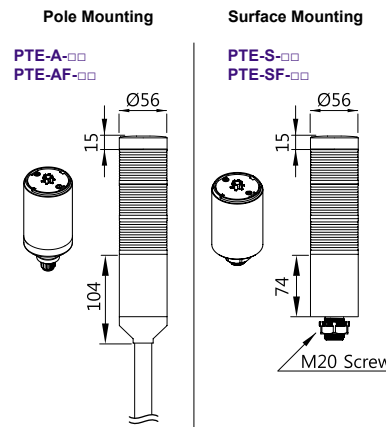

PTM

Ø56mm LED 3 colors in 1 Steady & Flashing with Buzzer

TOWER LIGHTS

- 3 colors in 1 LED modular components
- Bright & even light distribution through prism-cut lenses
- Fast & easy assembly with inter-locking construction
- 3 base body options
- Optional 85dB Buzzer (fixed or adjustable volume)
- NEMA 4x / IP65 rated
- RoHS compliant

Order Information

Body Units

Body Type		Voltage	Part Number	
			Steady	Steady & Flashing
Lead Wire Connection	Pole Mounting	AC 90~240V	PTE-A-FF	PTE-AF-FF
		DC/AC 24V	PTE-A-02	PTE-AF-02
	Surface Mounting	AC 90~240V	PTE-S-FF	PTE-SF-FF
		DC/AC 24V	PTE-S-02	PTE-SF-02
Terminal Connection	Pole Mounting	AC 90~240V	PTE-TP-FF	PTE-TPF-FF
		DC/AC 24V	PTE-TP-02	PTE-TPF-02
	Surface Mounting	AC 90~240V	PTE-TC-FF	PTE-TCF-FF
		DC/AC 24V	PTE-TC-02	PTE-TCF-02

Dimensions

unit: mm

Lead Wire Connection

Terminal Connection

LED Modules

LED Color		Part Number	
		Standard Module	Dome Head Module
3 colors in 1	R/Y/G	PTM-02RYG	PTMD-02RYG
	R/B/G	PTM-02RBG	PTMD-02RBG

Standard Modules

Specifications

Body Units

Operation/Function	Steady/ Flashing	
Power Supply	AC/DC 24V (±10%)	AC 90~240V 50/60 Hz (±10%)
Buzzer Sound Level	Fixed: 85dB Adjustable: 10~85dB	
Lens Color	3 colors in 1 module: Red/Yellow/Green, Red/Blue/Green	
Lens Diameter	56 mm (2.2 inch)	
Maximum Tier	2	
Flash Rate	80 times/ minute	
Vibration	3mm at 10~55Hz	
Ambient Temperature	-15°C~40°C	
Storage Temperature	-40°C ~ 70°C	
Ambient Humidity	45~85% RH	
Degree of Protection	NEMA 4x, IP65 / IP50 (with Buzzer)	
Approvals	CE , UL, RoHS	
Recommended Wire Size	1007 UL / 22 AWG	