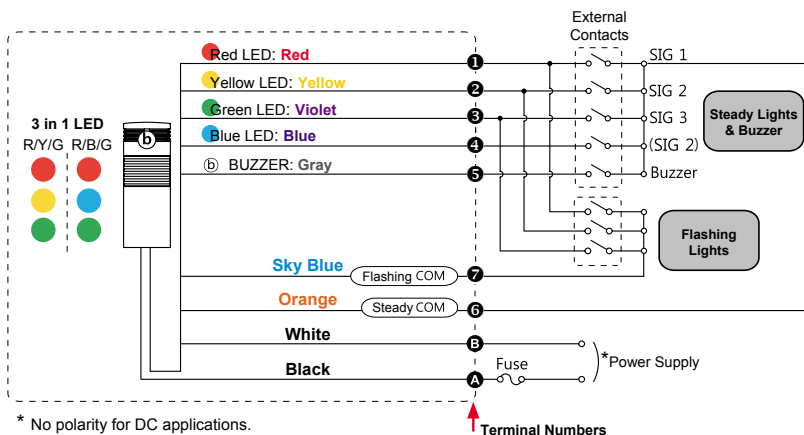

PTE-A-FF PTE-S-FF PTE-T□-FF

DC/AC 24V Steady Lights

PTE-A-02 PTE-S-02 PTE-T□-02

AC 90~240V DC/AC 24V Steady & Flashing Lights

PTE-AF-02 PTE-AF-FF
PTE-SF-02 PTE-SF-FF
PTE-T□F-02 PTE-T□F-FF

Terminal Connections