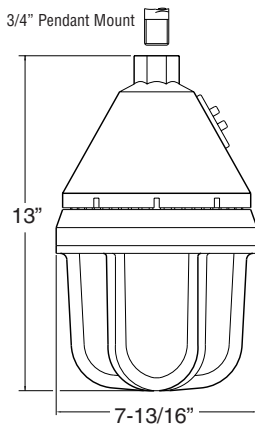

WHELEN[®]
ENGINEERING COMPANY, INC.

WRHX

Specification Data

TECHNICAL SPECIFICATIONS

MODEL	VOLTAGE	CURRENT AMPS	FPM	CANDELA [^]	WEIGHT
WRHX012*	12 VDC	3	60	2720	14 lbs. (6.4kg)
WRHX024*	24 VDC	1.3	60	3020	14 lbs. (6.4kg)
WRHX120*	120 VAC	0.26	60	800	14 lbs. (6.4kg)
WRHX240*	240 VAC	0.22	60	720	14 lbs. (6.4kg)

*Select color: **A** - Amber, **B** - Blue, **C** - Clear, **R** - Red. [^]Measured with clear lens.

WHELEN[®]
ENGINEERING COMPANY, INC.

DIMENSIONS

EXPLODED VIEW

Printed in the U.S.A.
050701-WRHXPB-10161D