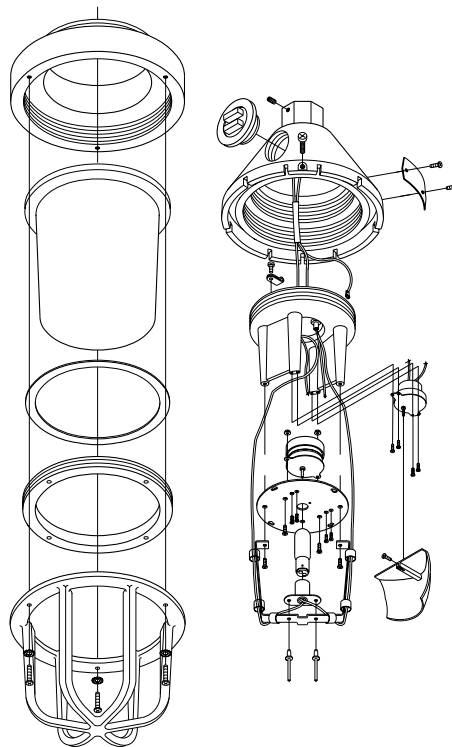

WHELEN[®]
ENGINEERING COMPANY, INC.

WRHX

Specification Data

TECHNICAL SPECIFICATIONS

MODEL	VOLTAGE	CURRENT AMPS	FPM	CANDELA [^]	WEIGHT
WRHX012*	12 VDC	3	60	2720	14 lbs. (6.4kg)
WRHX024*	24 VDC	1.3	60	3020	14 lbs. (6.4kg)
WRHX120*	120 VAC	0.26	60	800	14 lbs. (6.4kg)
WRHX240*	240 VAC	0.22	60	720	14 lbs. (6.4kg)

*Select color: **A** - Amber, **B** - Blue, **C** - Clear, **R** - Red. [^]Measured with clear lens.

WHELEN[®]
ENGINEERING COMPANY, INC.

DIMENSIONS

EXPLODED VIEW

Printed in the U.S.A.
050701-WRHXPB-10161D