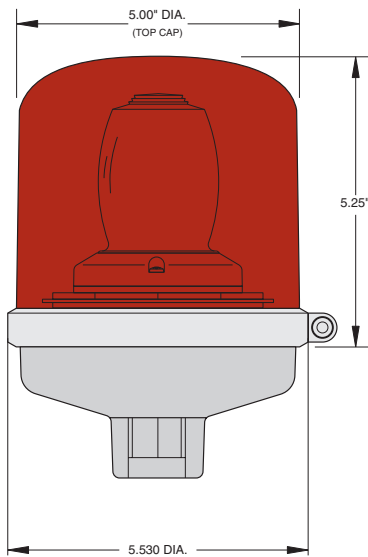

ISHL Series

Specification Data

TECHNICAL SPECIFICATIONS

Model	Voltage	Current	Flashrate	Candela	Electrical Connection	Mount	Weight
ISHL120	120 VAC	.35amps	80 FPM	334*	4 wires 2-power; 2-control	3/4" Pipe	2.4lbs. (5.3kg.)

* Measured in clear.

WHELEN®
ENGINEERING COMPANY, INC.

CERTIFICATION

UL LISTED (ISHL120). Class I, Division 2.

DIMENSIONS