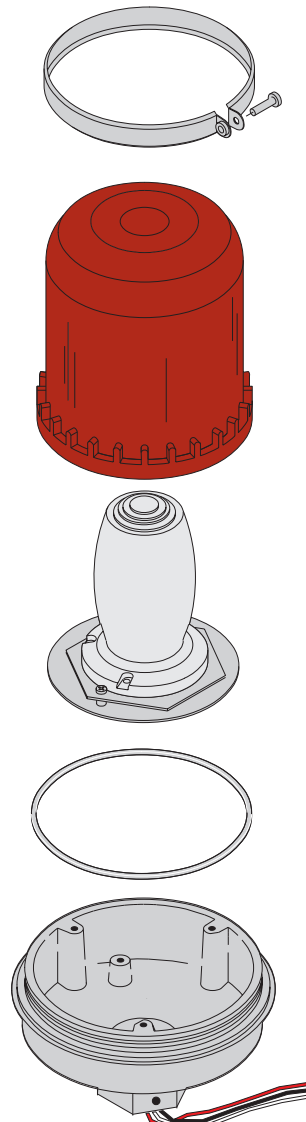

EXPLODED VIEW

Printed in the U.S.A.
032999-ISHLPB-10482B

SignalGuys.com

REPLACEMENT PARTS

Description	Part Number
Flash Tube	01-0422071-00
Domes	
Amber	68-4180190-10
Blue	68-4180190-20
Clear	68-4180190-30
Green	68-4180190-40
Red	68-4180190-50
Power Supply	02-0168262-00

HOW TO ORDER

Model ISHL120*

* Replace asterisk in model number with lens color desired:

A=Amber; **B**=Blue; **C**=Clear; **G**=Green; **R**=Red.