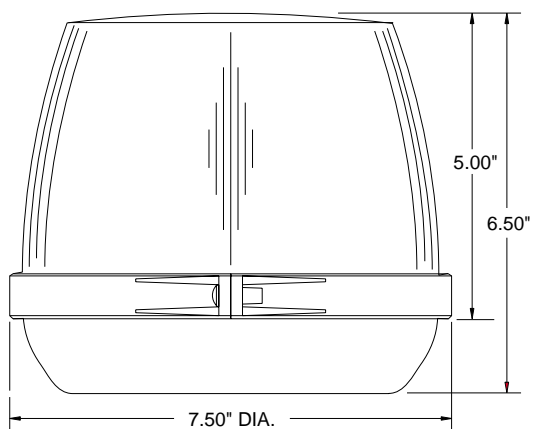

ISB Series

Self-Contained Industrial Strobe Beacons

Larger Profile Industrial Warning Strobes.

ISB Series Strobes are heavy-duty, larger-sized warning beacons which feature CometFlash® (a flash pattern for superior warning and signaling capability). The smooth outer domes are shatter resistant and feature internal optics for maximum strobe light dispersion. To ensure long life and low maintenance, all circuit boards are double epoxy dipped and the Xenon flash tube assembly is vibration resistant. The cast aluminum base is fully enclosed with a satin black powder finish and provides combination flat and 1" NPT pipe mounting. It attaches to the dome via a nylon clamp ring which is easily removed, but provides a weather resistant seal. ISB is available in all five safety colors; split domes are optional. Size and rugged construction make the ISB strobe beacon the ideal choice for emergency warning or signaling applications both in-plant and on utility, maintenance and construction vehicles.

FEATURES

- Heavy duty, large sized, self-contained strobe beacon.
- U.L. Listed for indoor and outdoor use.
- 80 CometFlashes per minute for excellent warning and signaling capability.
- Cast aluminum base provides combination flat and 1" NPT pipe mounting.
- Reliable, easy to service electronic operation.
- Smooth outer dome is shatter resistant and available in all five safety colors; split domes are optional.
- Dimensions:
Height 6-1/2" (165mm).
Diameter: 7-1/2" (191mm).
Weight: 3 lbs. 5 oz.

*Select Color: A - Amber, B - Blue, C - Clear, G - Green, R - Red.

DIMENSIONS

EXPLODED VIEW

REPLACEMENT PART NUMBERS

ISB24, ISB120	HIGH DOME	
	Plastic Dome, Amber68-2180347-10
	Plastic Dome, Blue68-2180347-20
	Plastic Dome, Clear68-2180347-30
	Plastic Dome, Green68-2180347-40
	Plastic Dome, Red68-2180347-50
ISB24, ISB120	Flashtube01-0461488-00C