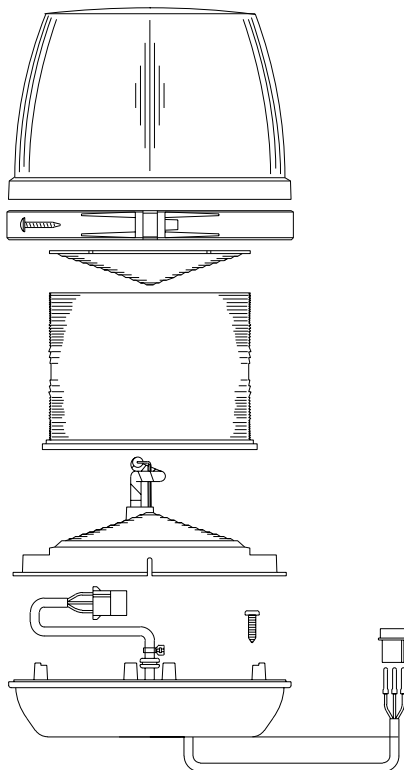

ISB Series

Self-Contained Industrial Strobe Beacons

Larger Profile Industrial Warning Strobes.

ISB Series Strobes are heavy-duty, larger-sized warning beacons which feature CometFlash® (a flash pattern for superior warning and signaling capability). The smooth outer domes are shatter resistant and feature internal optics for maximum strobe light dispersion. To ensure long life and low maintenance, all circuit boards are double epoxy dipped and the Xenon flash tube assembly is vibration resistant. The cast aluminum base is fully enclosed with a satin black powder finish and provides combination flat and 1" NPT pipe mounting. It attaches to the dome via a nylon clamp ring which is easily removed, but provides a weather resistant seal. ISB is available in all five safety colors; split domes are optional. Size and rugged construction make the ISB strobe beacon the ideal choice for emergency warning or signaling applications both in-plant and on utility, maintenance and construction vehicles.

FEATURES

- Heavy duty, large sized, self-contained strobe beacon.
- U.L. Listed for indoor and outdoor use.
- 80 CometFlashes per minute for excellent warning and signaling capability.
- Cast aluminum base provides combination flat and 1" NPT pipe mounting.
- Reliable, easy to service electronic operation.
- Smooth outer dome is shatter resistant and available in all five safety colors; split domes are optional.
- Dimensions:
Height 6-1/2" (165mm).
Diameter: 7-1/2" (191mm).
Weight: 3 lbs. 5 oz.

*Select Color: A - Amber, B - Blue, C - Clear, G - Green, R - Red.

DIMENSIONS

EXPLODED VIEW

REPLACEMENT PART NUMBERS

ISB24, ISB120	HIGH DOME	
	Plastic Dome, Amber68-2180347-10
	Plastic Dome, Blue68-2180347-20
	Plastic Dome, Clear68-2180347-30
	Plastic Dome, Green68-2180347-40
	Plastic Dome, Red68-2180347-50
ISB24, ISB120	Flashtube01-0461488-00C