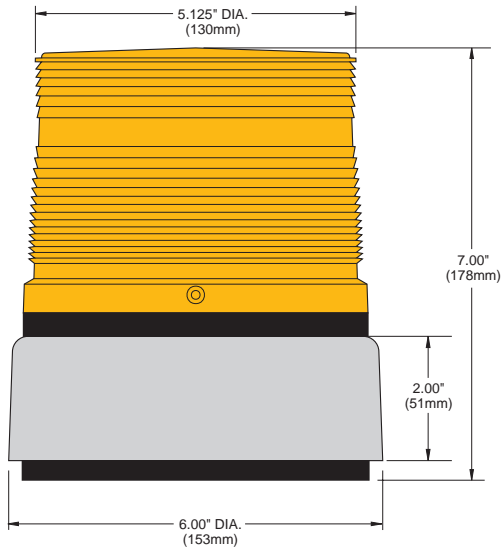

IFA SERIES

Specification Data

TECHNICAL SPECIFICATIONS

Model	Voltage	Current	Flashrate	Lamp Wattage	Lamp Connection	SPL*	Electrical Connection	Mount	Weight
IFA3120	120VAC	.3a	65FPM	Halogen 35 watts	Double Contact Bayonet Mount	85dba @ 10'	4 wires 2-power 2-control	2.1 lbs. (1kg)	Flat/ 1" NPT Pipe
IFAE120	120VAC	.3a	65FPM	Halogen 35 watts	Double Contact Bayonet Mount	85dba @ 10'	4 wires 2-power 2-control	2.1 lbs. (1kg)	Flat/ 1" NPT Pipe

CERTIFICATION

UL listed (UL 1638)

DIMENSIONS

REPLACEMENT PART NUMBERS

DESCRIPTION	PART NUMBER
LAMP	
120 VAC / 25w halogen	34-0021535-00
DOMES	
Amber.....	68-2180452-10
Blue	68-2180452-20
Clear	68-2180452-30
Green	68-2180452-40
Red.....	68-2180452-50